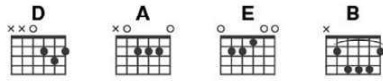

Love Like A Man

Words & Music by Alvin Lee

Intro

riff 1
B D D# E D B D B G E E
 2fr 0fr 1fr 2fr 0fr 2fr 0fr 2fr 0fr 2fr 0fr
 (5) (4) (4) (4) (4) (5) (4) (5) (3) (4) (6)

riff 1 (x8)
 | **D A** | **E** | **D A** | **E** ||

Verse 1

riff 1 You roly-poly
 riff 1 All over town,
 riff 1 But you come on back to me
 riff 1 When things are down.
D A E
 Love like a man,
D A E
 Love all you can.

Verse 2

riff 1 Your satisfaction
 riff 1 Is growing less,
 riff 1 If you come on back to me,
 riff 1 Use my address and let you
D A E
 Love like a man,
D A E
 Love all you can.

Bridge

riff 1 You are the woman,
riff 1 You can't deny.
riff 2 You look so good to me, girl,
riff 1 B A E
You make me high.

E G G² A G E G E C A A
2fr 0fr 1fr 2fr 0fr 2fr 0fr 2fr 1fr 2fr 0fr
(4) (3) (3) (3) (3) (4) (3) (4) (2) (3) (5)

Link 1 riff 1(x4)

Instrumental ||: (E) | (E) | (E) | (E) :|| *Play 20 times*
| (E) ||

Link 2 riff 1(x4)
| D A | E | D A | E ||

Verse 3

riff 1 I'll tell you something,
riff 1 I think you know.
riff 1 When you flash those eyes at me,
riff 1 All systems go, yeah.
||: D A E
Love like a man,
D A E
Love all you can. :|| *Play 4 times*